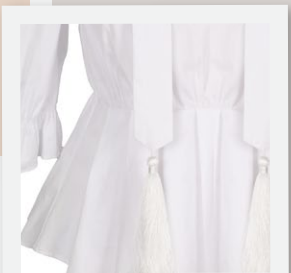

HEAVY SATIN

DETAILS

OL25SS074
V-NECK LONG-SLEEVE
TOP WITH NECK TIE-TASSLE

HEAVY SATIN

DETAILS

OL25SS075
COLLAR V-NECK LONG-SLEEVE
DRESS WITH NECK TIE-TASSLE

LINEN POLYESTER

DETAILS

OL25AW185
LONG SOFT PUFF SLEEVES
V-NECK KNOT TOP

POLYESTER

DETAILS

OL25293
PAISLEY WRAPPED MIDI DRESS

CRINKET KNIT

DETAILS

OL25294
CRINKED KNIT DRESS WITH
SHIMMER EMBELLISHMENT

SATIN

DETAILS

OL25295
COWL NECK BEADED STRAP
SLIP DRESS

LINEN

DETAILS

OL25SS098
OVERSIDED POLO SHIRT
WITH DROP SHOULDER SLEEVE

POPLIN

DETAILS

OL25SS076
ROUND NECK WITH PLEATED
HEM TOP & NECK TIE-TASSLE