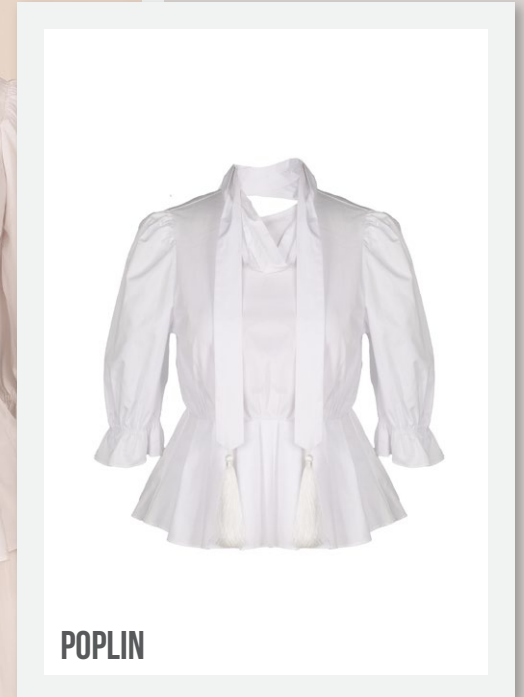

DETAILS

OL25295
COWL NECK BEADED STRAP
SLIP DRESS

LINEN

DETAILS

OL25SS098
OVERSIDED POLO SHIRT
WITH DROP SHOULDER SLEEVE

POPLIN

DETAILS

OL25SS076
ROUND NECK WITH PLEATED
HEM TOP & NECK TIE-TASSLE