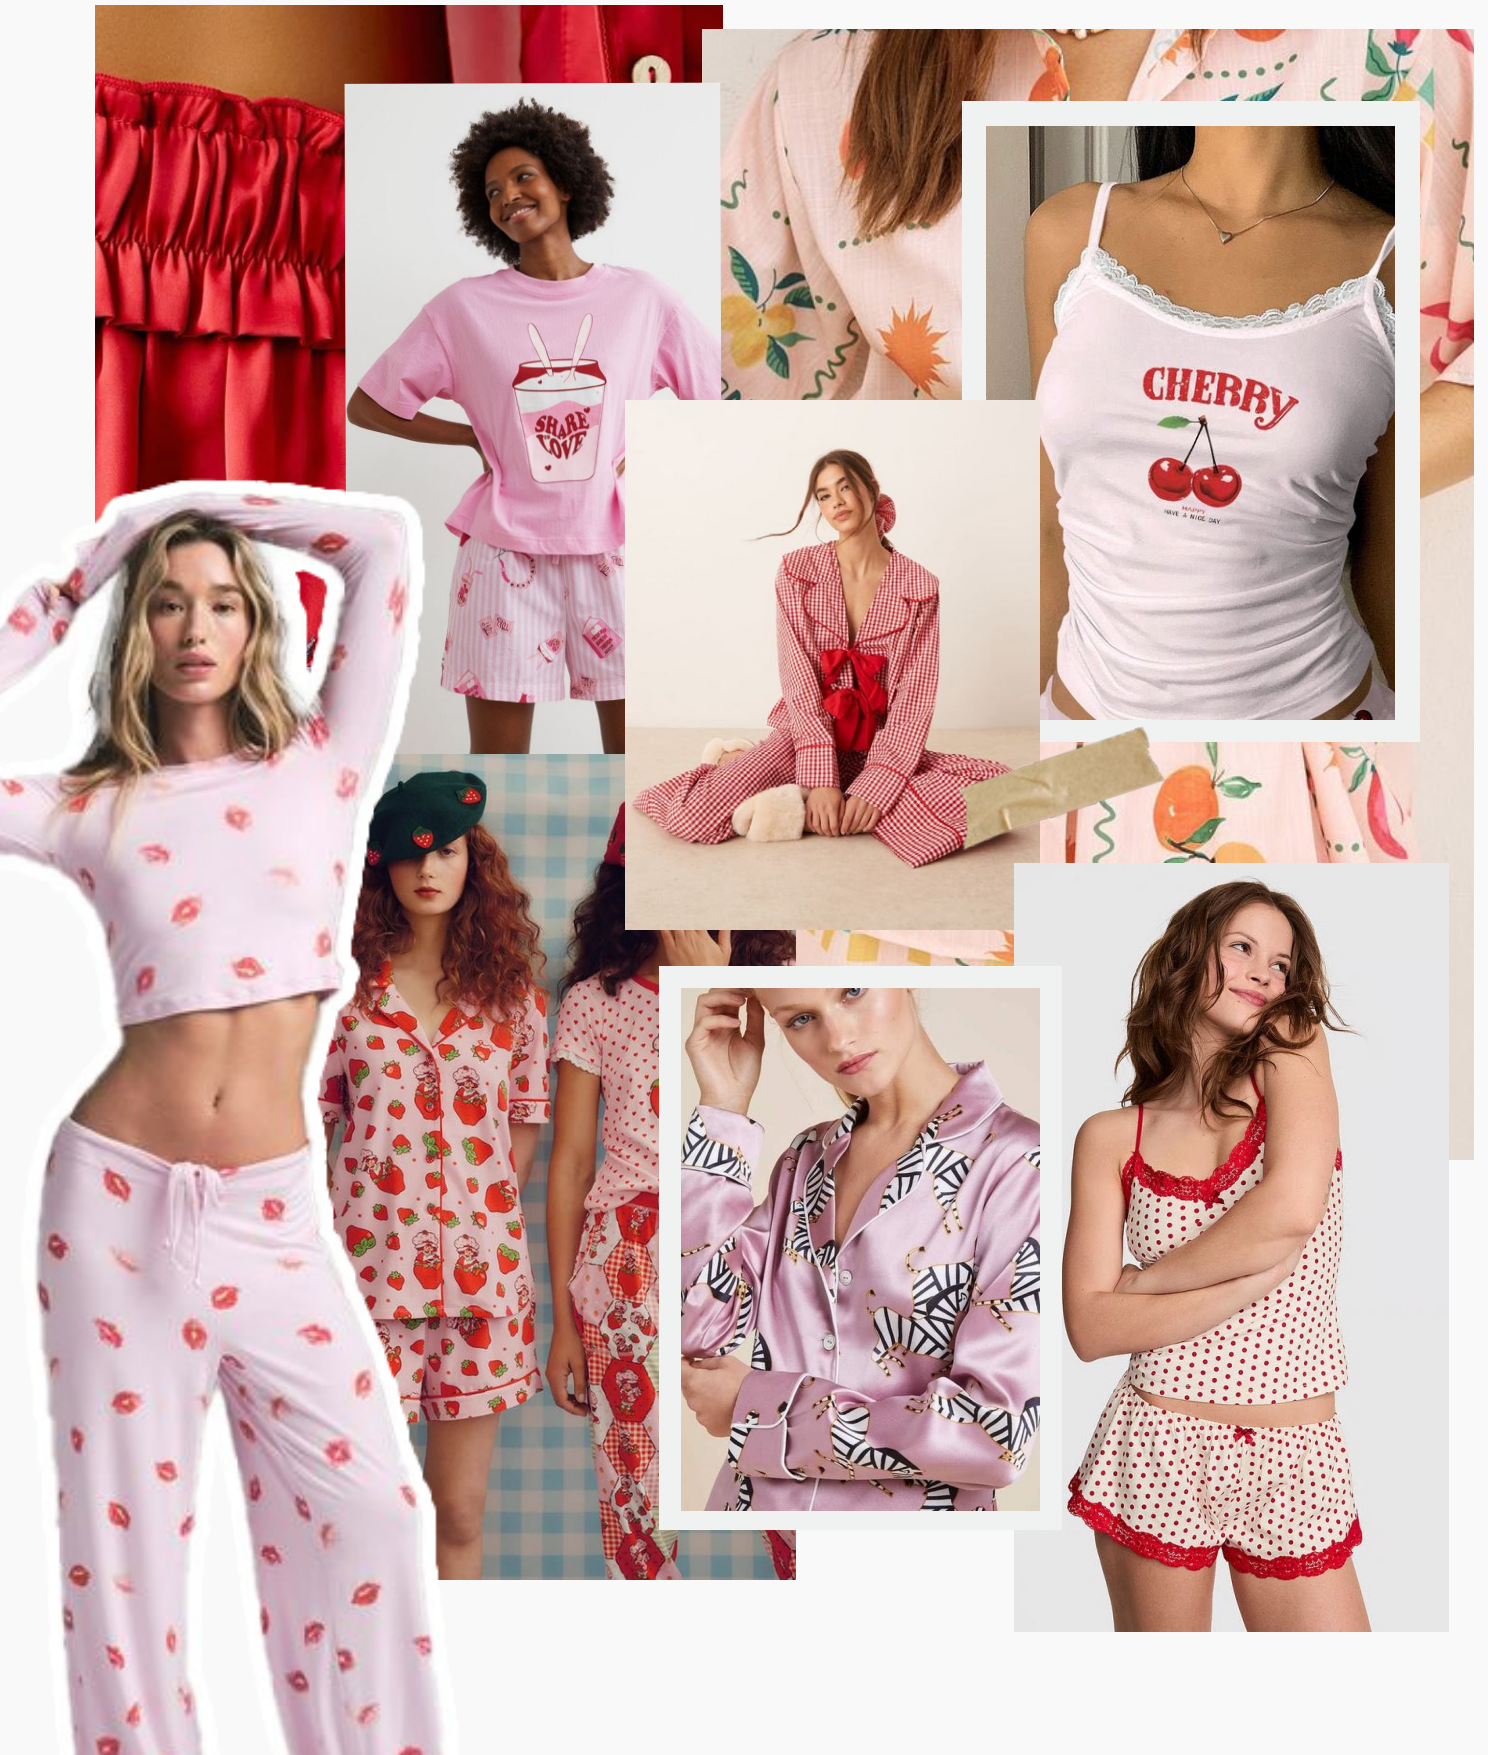

JUST CUTE / PLAYFUL / CLASSIC LOUNGE WEAR