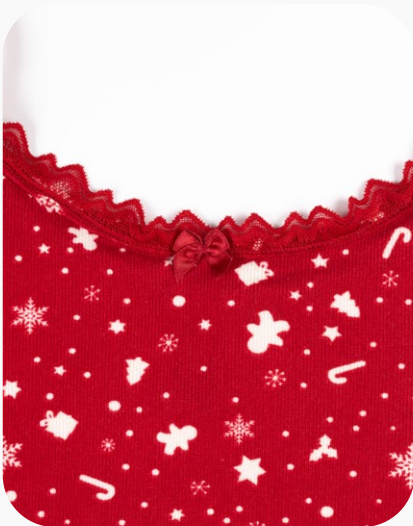

Intricate Fine Details: Packshots