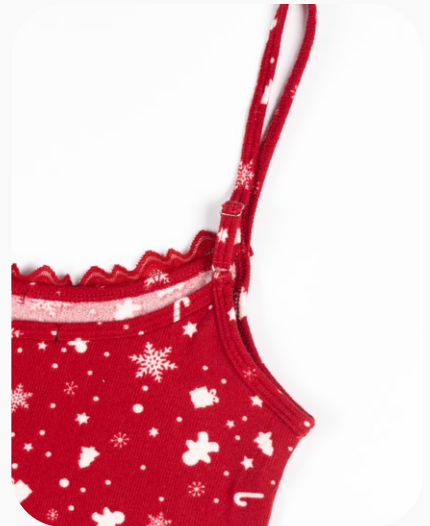

Intricate Fine Details: Packshots